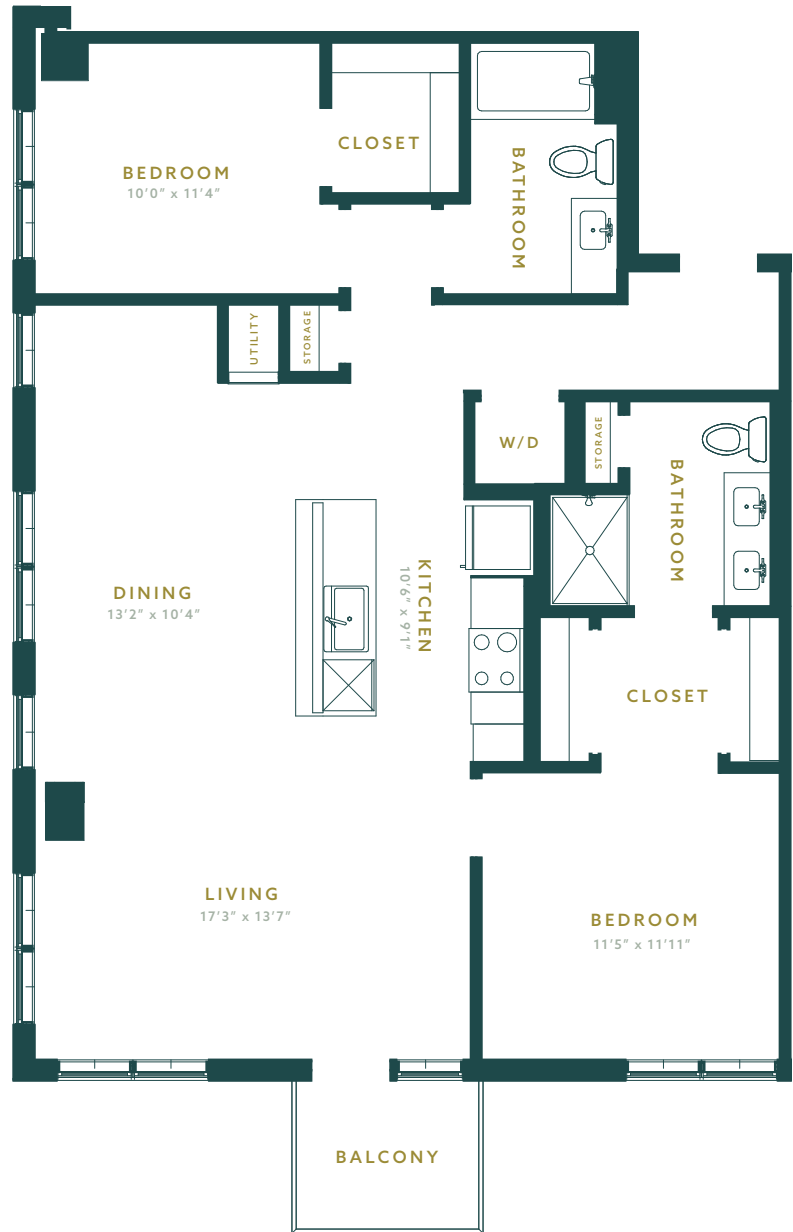

RESIDENCE B8

2 BED | 2 BATH

1,185 SQ FT

PATTENGRAY.COM

LEASING@PATTENGRAY.COM

@PATTENGRAY

303-123-4567

1158 DELAWARE | DENVER, CO

Floor plans are artist's rendering. All dimensions are approximate. Actual product and specifications may vary in dimension or detail. Not all features are available in every apartment home. Prices and availability are subject to change. Rent is based on monthly frequency. Additional fees may apply, such as but not limited to package delivery, trash, water, amenities, etc. Please see a representative for details.