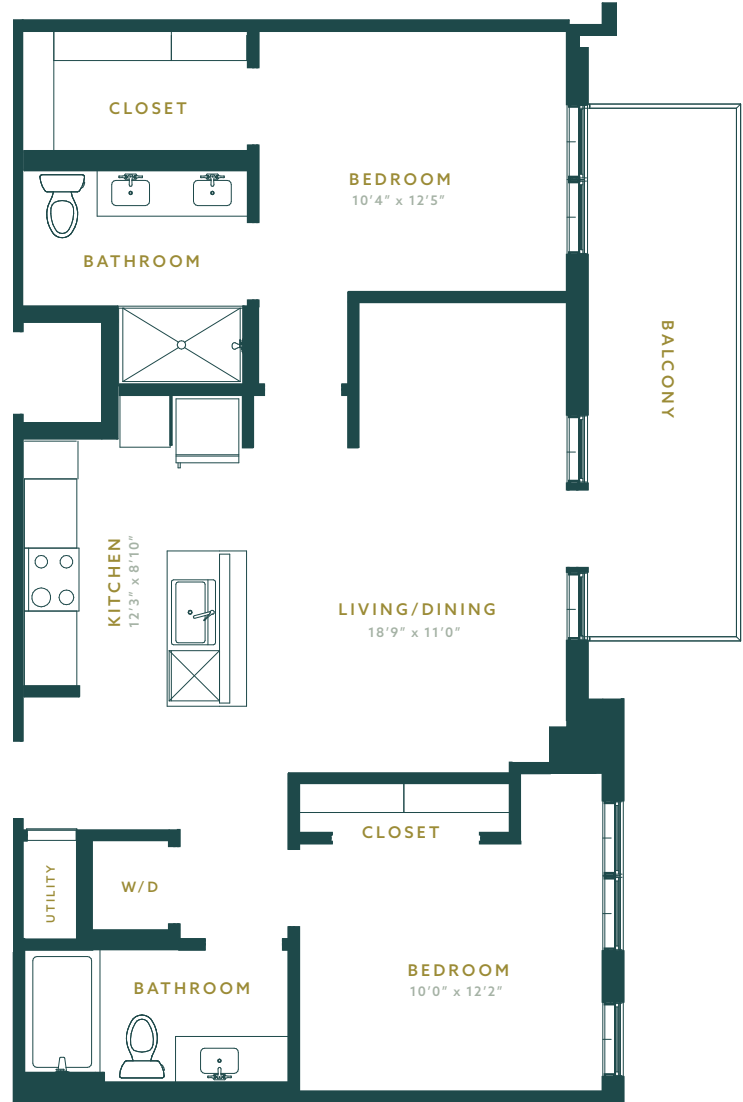

RESIDENCE B1

2 BED | 2 BATH

983 SQ FT

PATTENGRAY.COM

LEASING@PATTENGRAY.COM

@PATTENGRAY

303-123-4567

1158 DELAWARE | DENVER, CO

Floor plans are artist's rendering. All dimensions are approximate. Actual product and specifications may vary in dimension or detail. Not all features are available in every apartment home. Prices and availability are subject to change. Rent is based on monthly frequency. Additional fees may apply, such as but not limited to package delivery, trash, water, amenities, etc. Please see a representative for details.