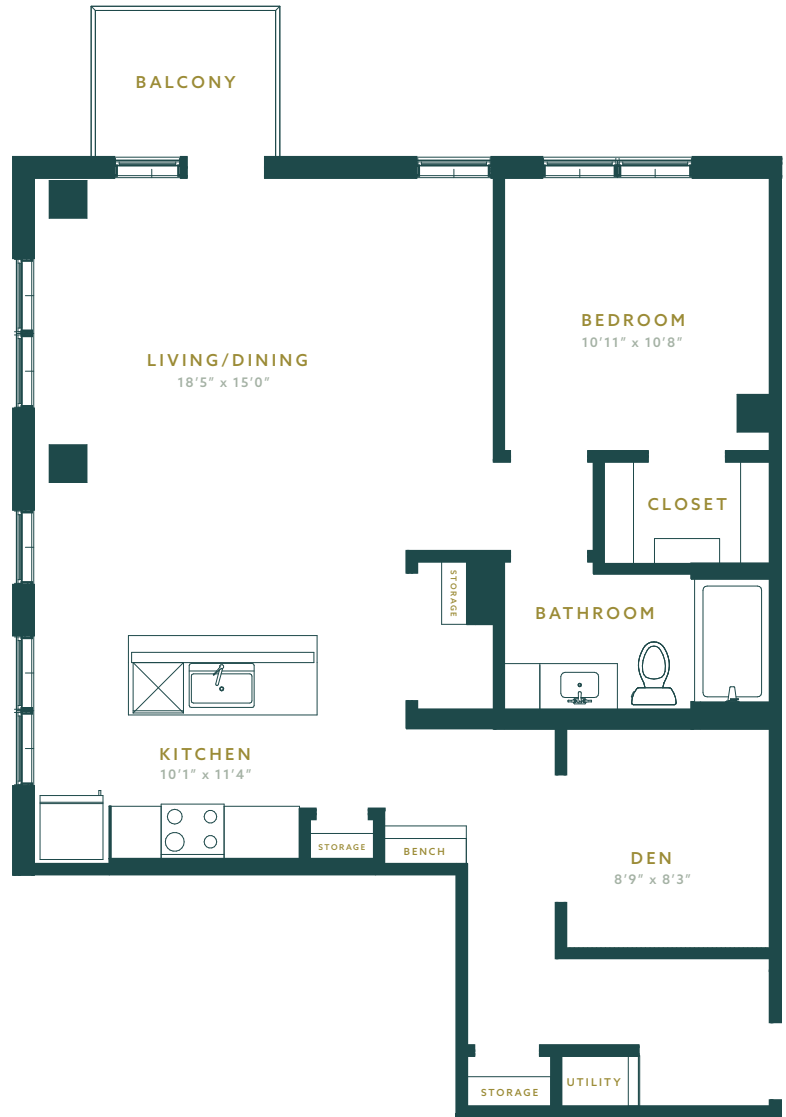

**RESIDENCE A8**

1 BED | 1 BATH

978 SQ FT

PATTENGRAY.COM

LEASING@PATTENGRAY.COM

@PATTENGRAY

303-123-4567

1158 DELAWARE | DENVER, CO

Floor plans are artist's rendering. All dimensions are approximate. Actual product and specifications may vary in dimension or detail. Not all features are available in every apartment home. Prices and availability are subject to change. Rent is based on monthly frequency. Additional fees may apply, such as but not limited to package delivery, trash, water, amenities, etc. Please see a representative for details.