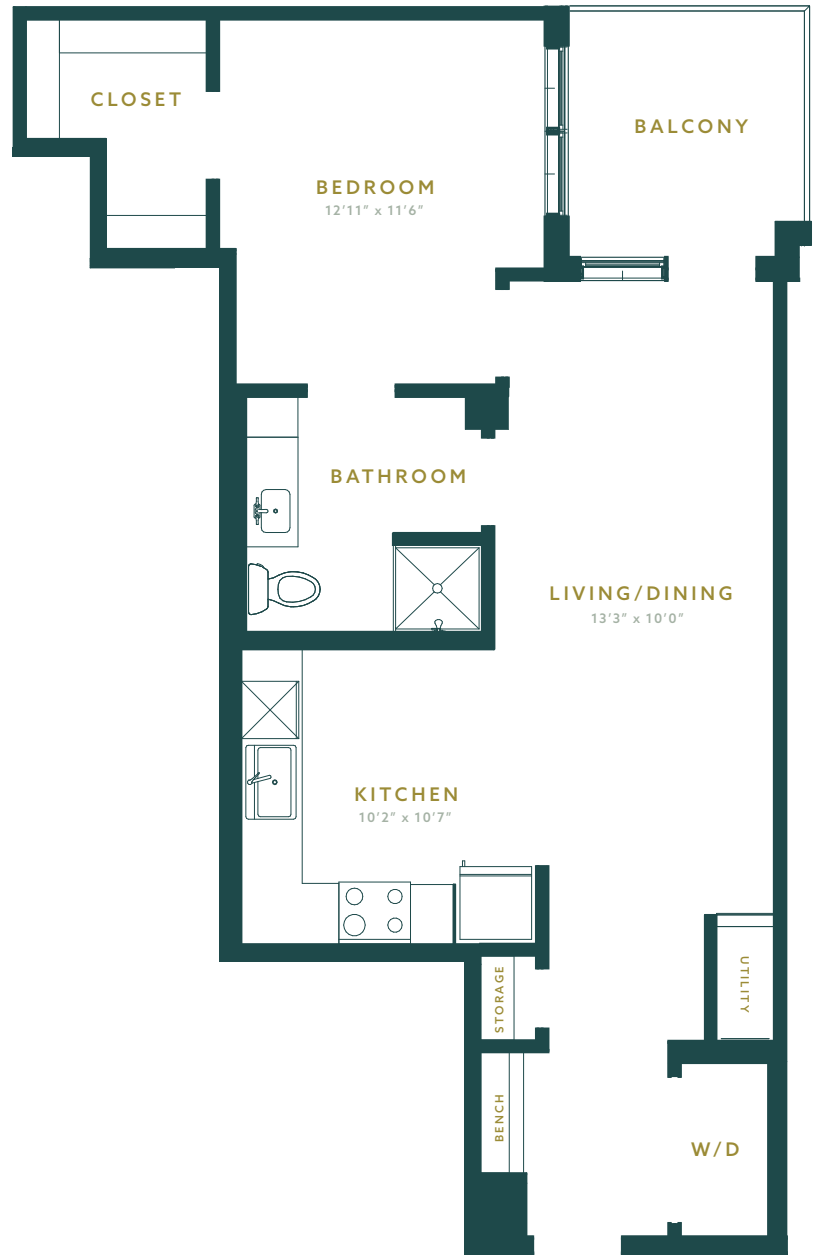

RESIDENCE A5

1 BED | 1 BATH

751 SQ FT

PATTENGRAY.COM

LEASING@PATTENGRAY.COM

@PATTENGRAY

303-123-4567

1158 DELAWARE | DENVER, CO

Floor plans are artist's rendering. All dimensions are approximate. Actual product and specifications may vary in dimension or detail. Not all features are available in every apartment home. Prices and availability are subject to change. Rent is based on monthly frequency. Additional fees may apply, such as but not limited to package delivery, trash, water, amenities, etc. Please see a representative for details.