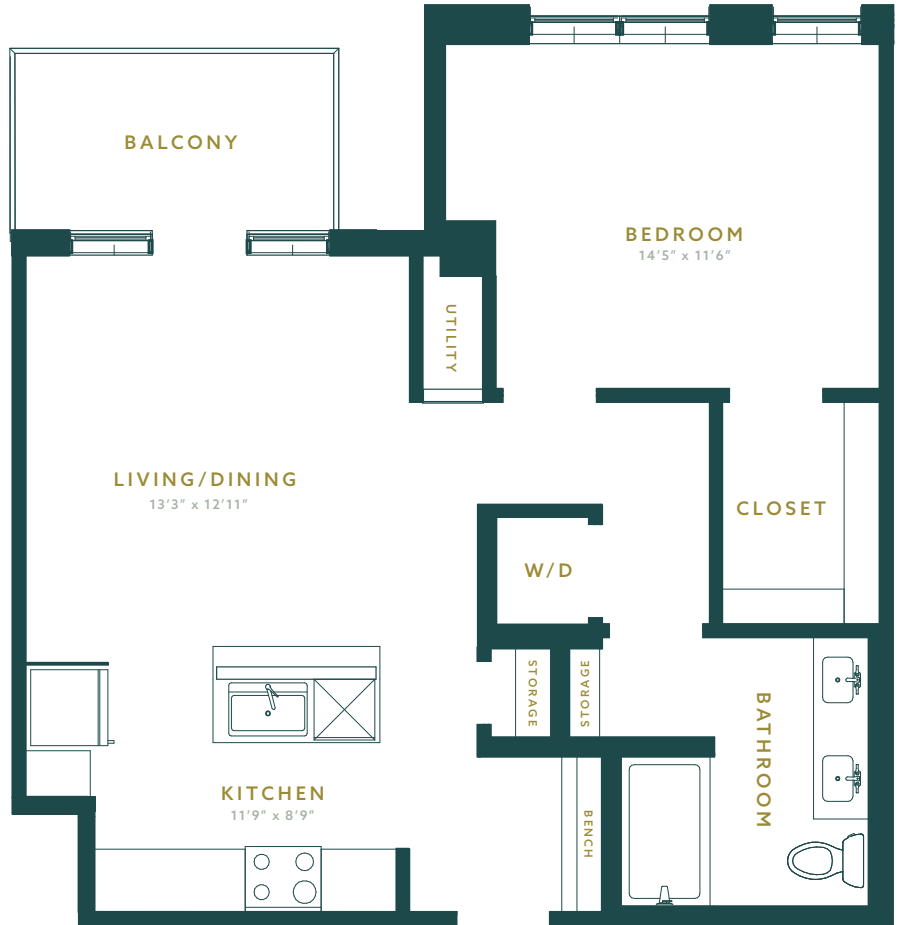

RESIDENCE A4

STUDIO | 1 BATH

757 SQ FT

PATTENGRAY.COM

LEASING@PATTENGRAY.COM

@PATTENGRAY

303-123-4567

1158 DELAWARE | DENVER, CO

Floor plans are artist's rendering. All dimensions are approximate. Actual product and specifications may vary in dimension or detail. Not all features are available in every apartment home. Prices and availability are subject to change. Rent is based on monthly frequency. Additional fees may apply, such as but not limited to package delivery, trash, water, amenities, etc. Please see a representative for details.