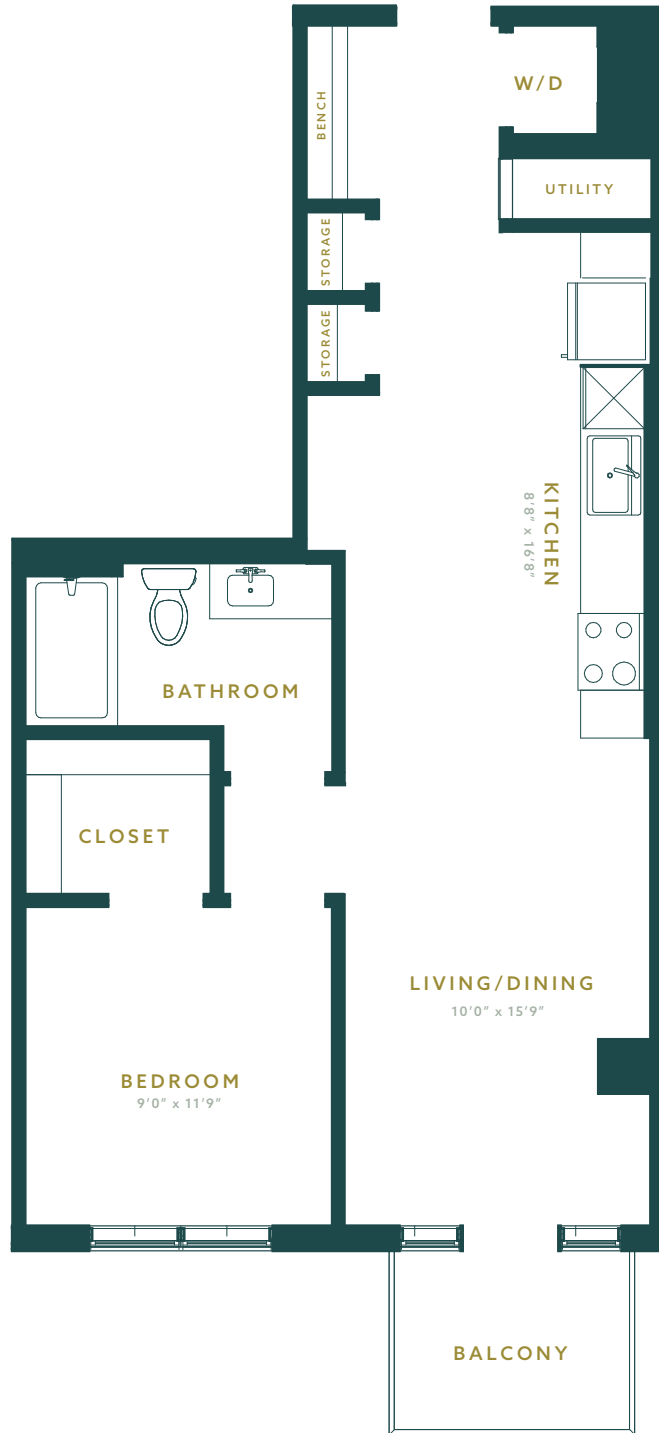

RESIDENCE A3

1 BED | 1 BATH

698 SQ FT

PATTENGRAY.COM

LEASING@PATTENGRAY.COM

@PATTENGRAY

303-123-4567

1158 DELAWARE | DENVER, CO

Floor plans are artist's rendering. All dimensions are approximate. Actual product and specifications may vary in dimension or detail. Not all features are available in every apartment home. Prices and availability are subject to change. Rent is based on monthly frequency. Additional fees may apply, such as but not limited to package delivery, trash, water, amenities, etc. Please see a representative for details.