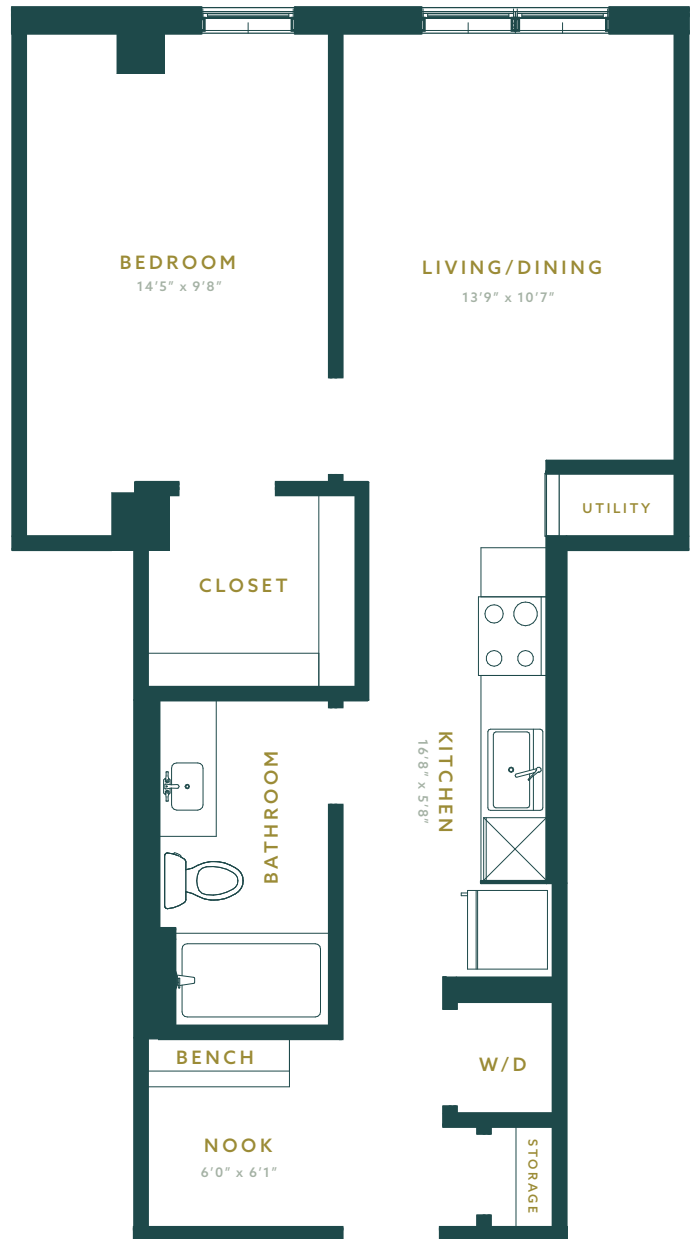

RESIDENCE A2

1 BED | 1 BATH

669 SQ FT

PATTENGRAY.COM

LEASING@PATTENGRAY.COM

@PATTENGRAY

303-123-4567

1158 DELAWARE | DENVER, CO

Floor plans are artist's rendering. All dimensions are approximate. Actual product and specifications may vary in dimension or detail. Not all features are available in every apartment home. Prices and availability are subject to change. Rent is based on monthly frequency. Additional fees may apply, such as but not limited to package delivery, trash, water, amenities, etc. Please see a representative for details.