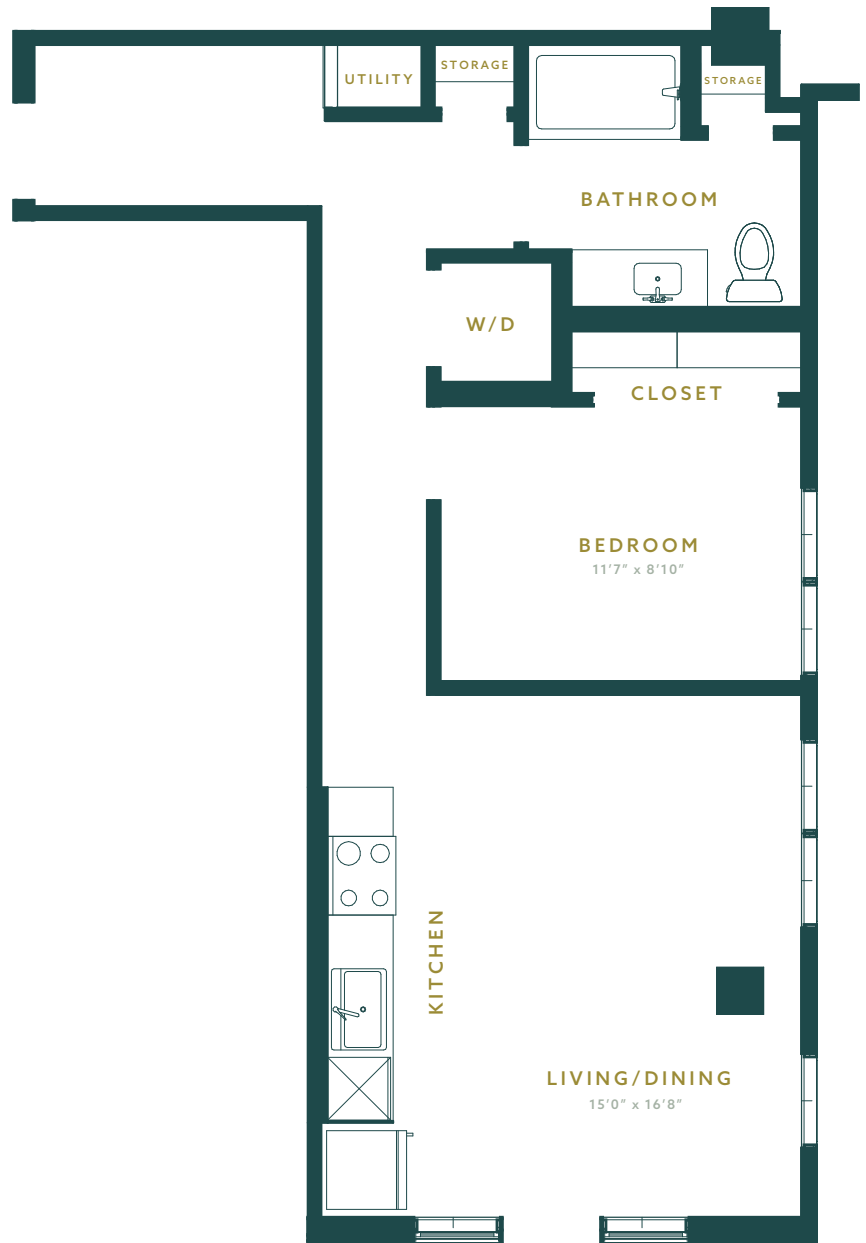

RESIDENCE A1

1 BED | 1 BATH

674 SQ FT

PATTENGRAY.COM

LEASING@PATTENGRAY.COM

@PATTENGRAY

303-123-4567

1158 DELAWARE | DENVER, CO

Floor plans are artist's rendering. All dimensions are approximate. Actual product and specifications may vary in dimension or detail. Not all features are available in every apartment home. Prices and availability are subject to change. Rent is based on monthly frequency. Additional fees may apply, such as but not limited to package delivery, trash, water, amenities, etc. Please see a representative for details.