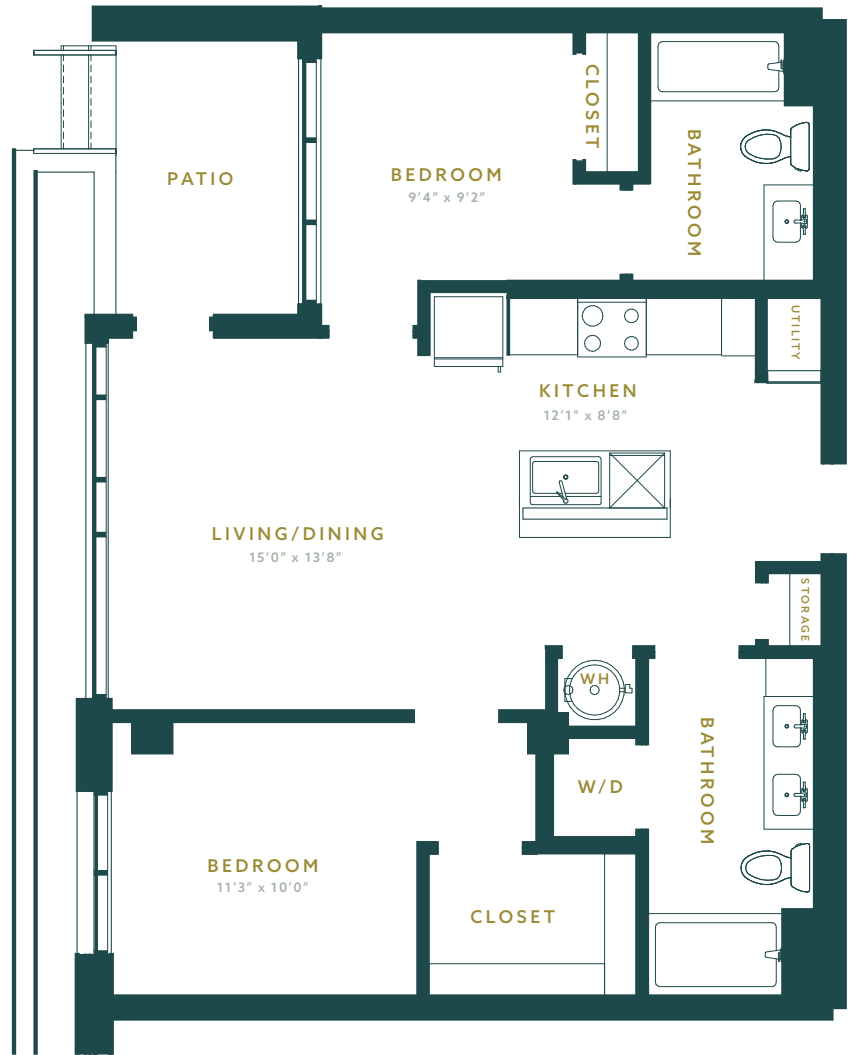

RESIDENCE 2BD.1

2 BED | 2 BATH

883 SQ FT

PATTENGRAY.COM

LEASING@PATTENGRAY.COM

@PATTENGRAY

303-123-4567

1158 DELAWARE | DENVER, CO

Floor plans are artist's rendering. All dimensions are approximate. Actual product and specifications may vary in dimension or detail. Not all features are available in every apartment home. Prices and availability are subject to change. Rent is based on monthly frequency. Additional fees may apply, such as but not limited to package delivery, trash, water, amenities, etc. Please see a representative for details.