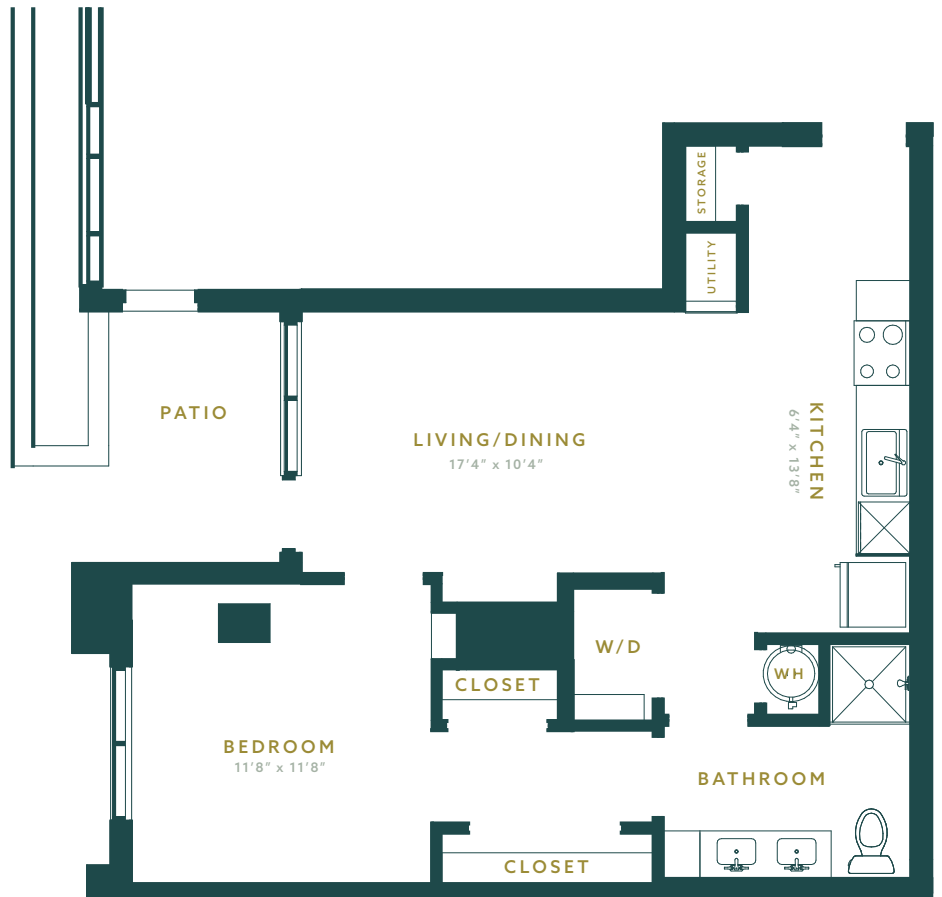

RESIDENCE 1BD.4

1 BED | 1 BATH

706 SQ FT

PATTENGRAY.COM

LEASING@PATTENGRAY.COM

@PATTENGRAY

303-123-4567

1158 DELAWARE | DENVER, CO

Floor plans are artist's rendering. All dimensions are approximate. Actual product and specifications may vary in dimension or detail. Not all features are available in every apartment home. Prices and availability are subject to change. Rent is based on monthly frequency. Additional fees may apply, such as but not limited to package delivery, trash, water, amenities, etc. Please see a representative for details.