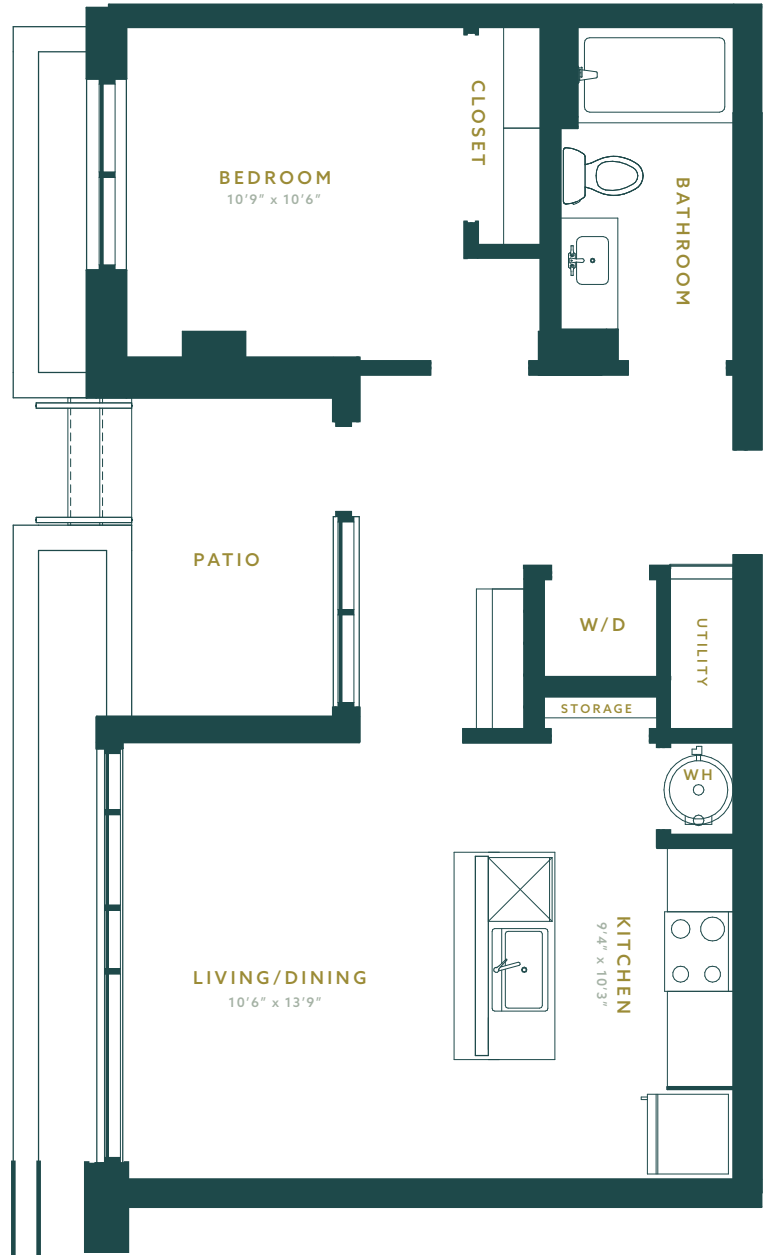

RESIDENCE 1BD.3

1 BED | 1 BATH

665 SQ FT

PATTENGRAY.COM

LEASING@PATTENGRAY.COM

@PATTENGRAY

303-123-4567

1158 DELAWARE | DENVER, CO

Floor plans are artist's rendering. All dimensions are approximate. Actual product and specifications may vary in dimension or detail. Not all features are available in every apartment home. Prices and availability are subject to change. Rent is based on monthly frequency. Additional fees may apply, such as but not limited to package delivery, trash, water, amenities, etc. Please see a representative for details.