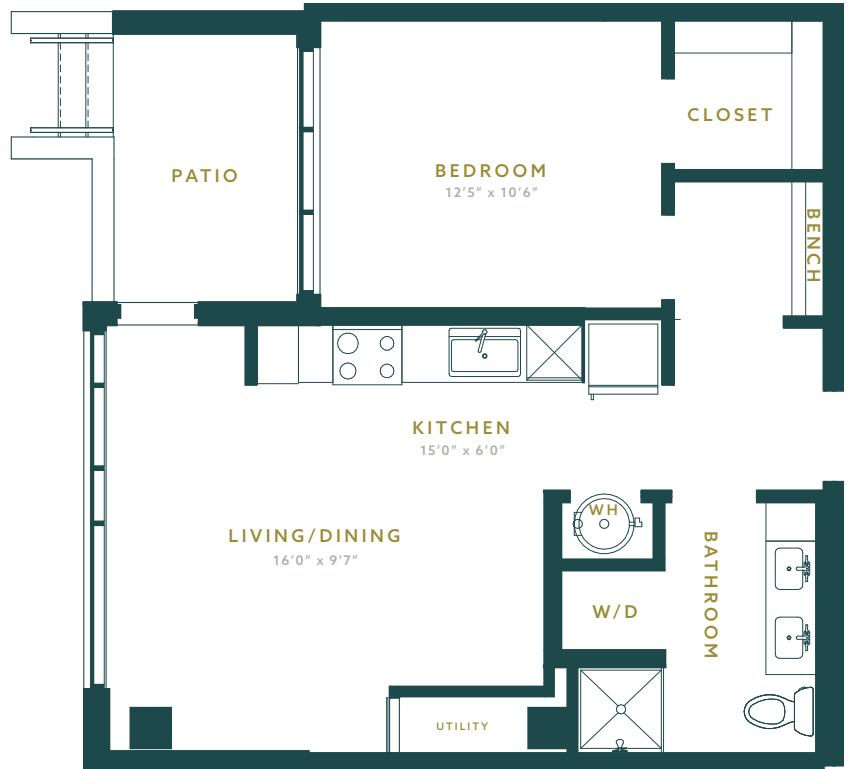

RESIDENCE 1BD.2

1 BED | 1 BATH

655 SQ FT

PATTENGRAY.COM

LEASING@PATTENGRAY.COM

@PATTENGRAY

303-123-4567

1158 DELAWARE | DENVER, CO

Floor plans are artist's rendering. All dimensions are approximate. Actual product and specifications may vary in dimension or detail. Not all features are available in every apartment home. Prices and availability are subject to change. Rent is based on monthly frequency. Additional fees may apply, such as but not limited to package delivery, trash, water, amenities, etc. Please see a representative for details.