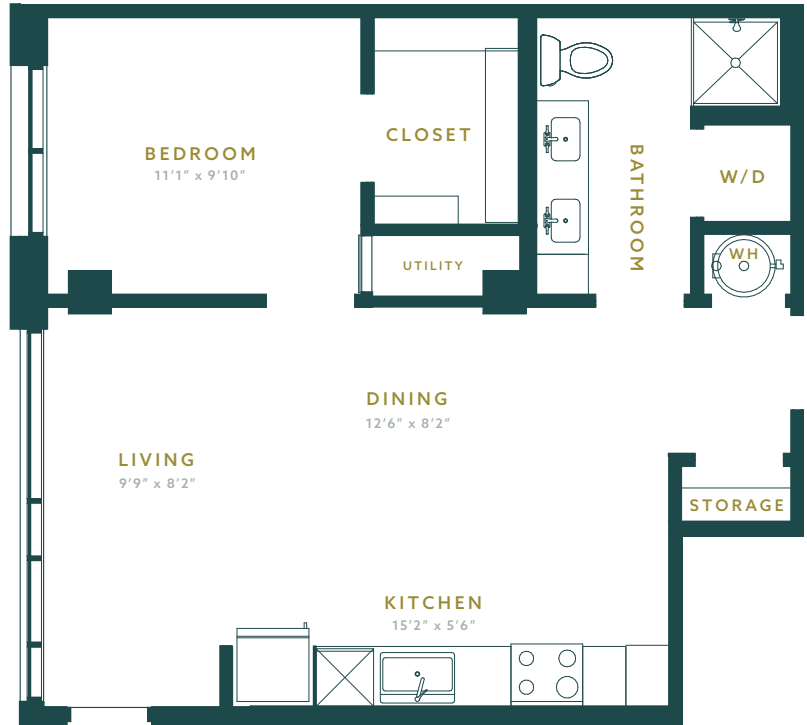

RESIDENCE 1BD.1

1 BED | 1 BATH

642 SQ FT

PATTENGRAY.COM

LEASING@PATTENGRAY.COM

@PATTENGRAY

303-123-4567

1158 DELAWARE | DENVER, CO

Floor plans are artist's rendering. All dimensions are approximate. Actual product and specifications may vary in dimension or detail. Not all features are available in every apartment home. Prices and availability are subject to change. Rent is based on monthly frequency. Additional fees may apply, such as but not limited to package delivery, trash, water, amenities, etc. Please see a representative for details.