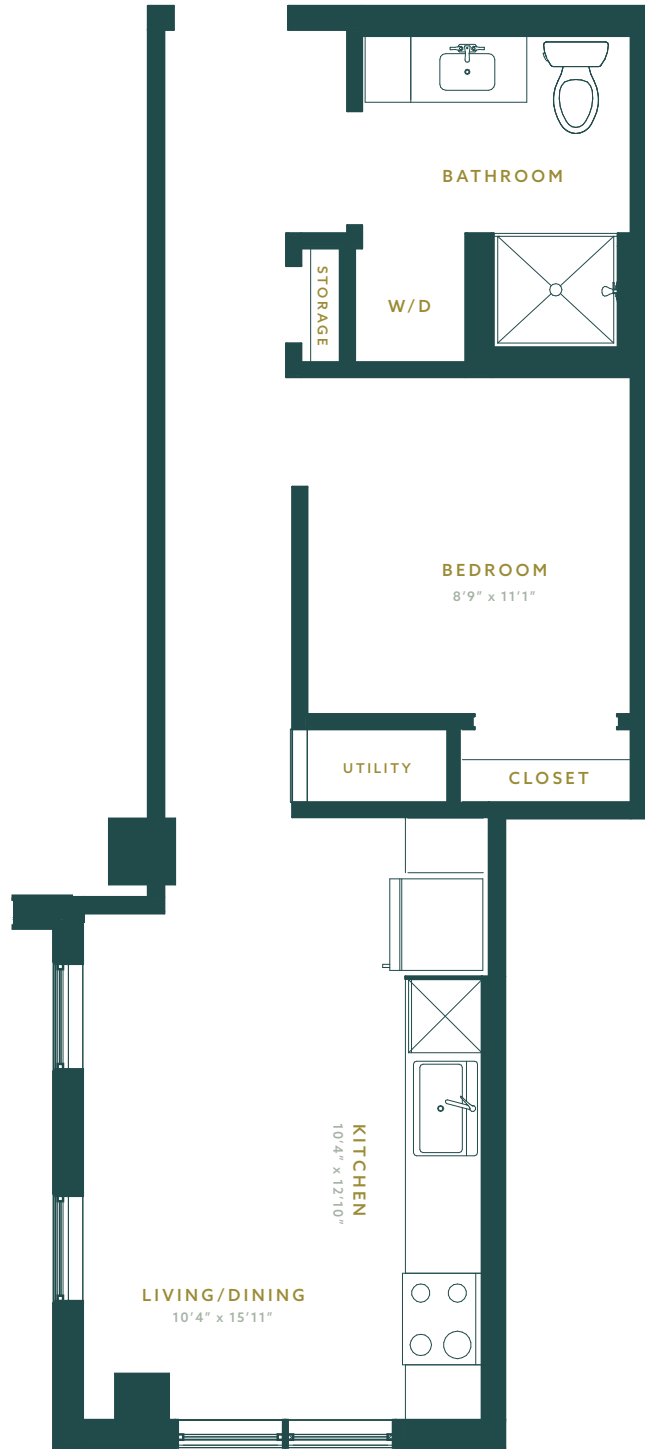

## RESIDENCE UB1

1 BED | 1 BATH

501 SQ FT

PATTENGRAY.COM

720.894.8898

@PATTENGRAYAPTS

370 W 12TH AVE

DENVER, CO 80204