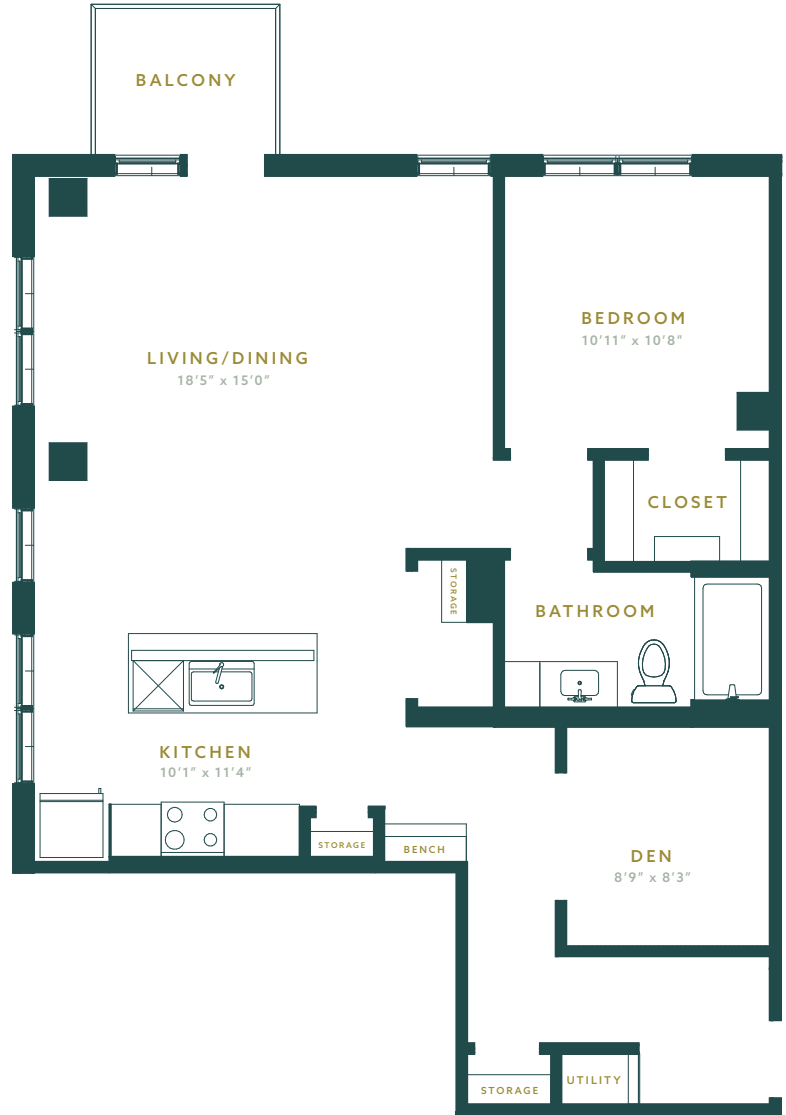

RESIDENCE A8

1 BED | 1 BATH

978 SQ FT

PATTENGRAY.COM

720.894.8898

@PATTENGRAYAPTS

370 W 12TH AVE

DENVER, CO 80204