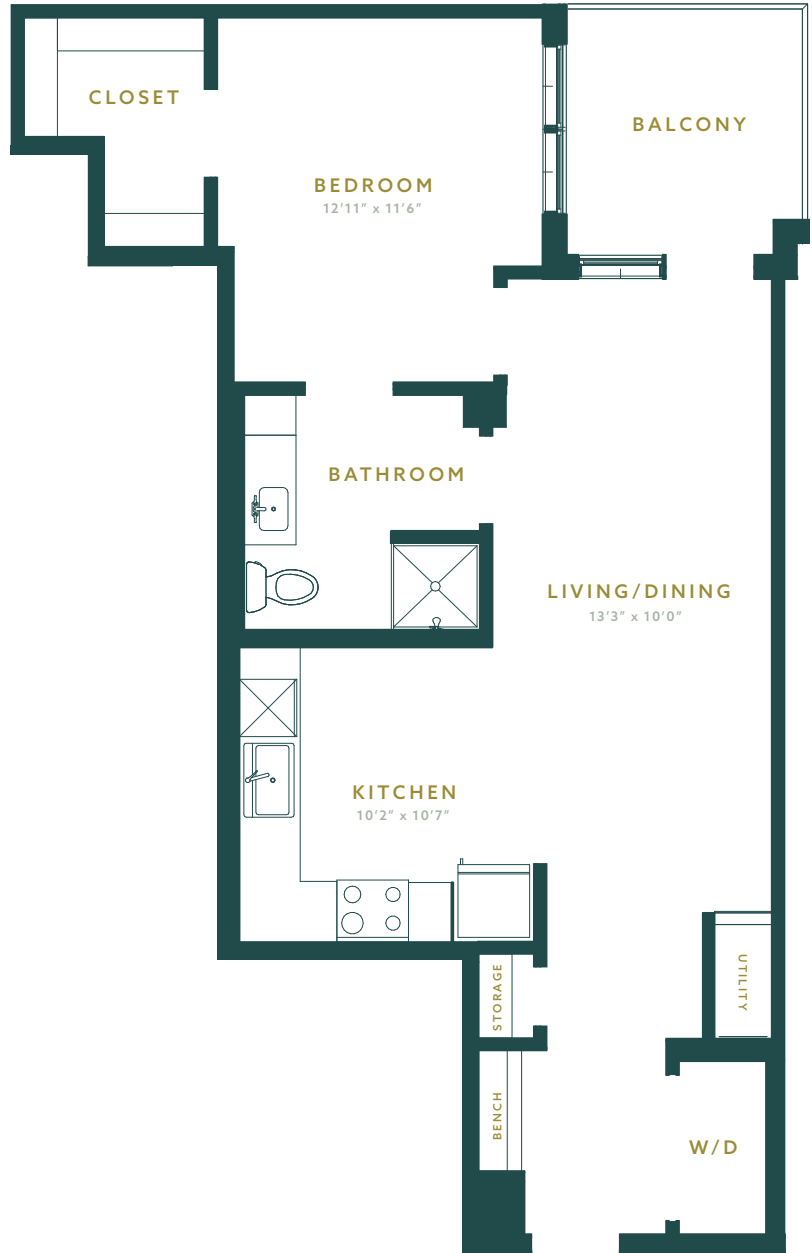

RESIDENCE A5

1 BED | 1 BATH

751 SQ FT

PATTENGRAY.COM

720.894.8898

@PATTENGRAYAPTS

370 W 12TH AVE

DENVER, CO 80204