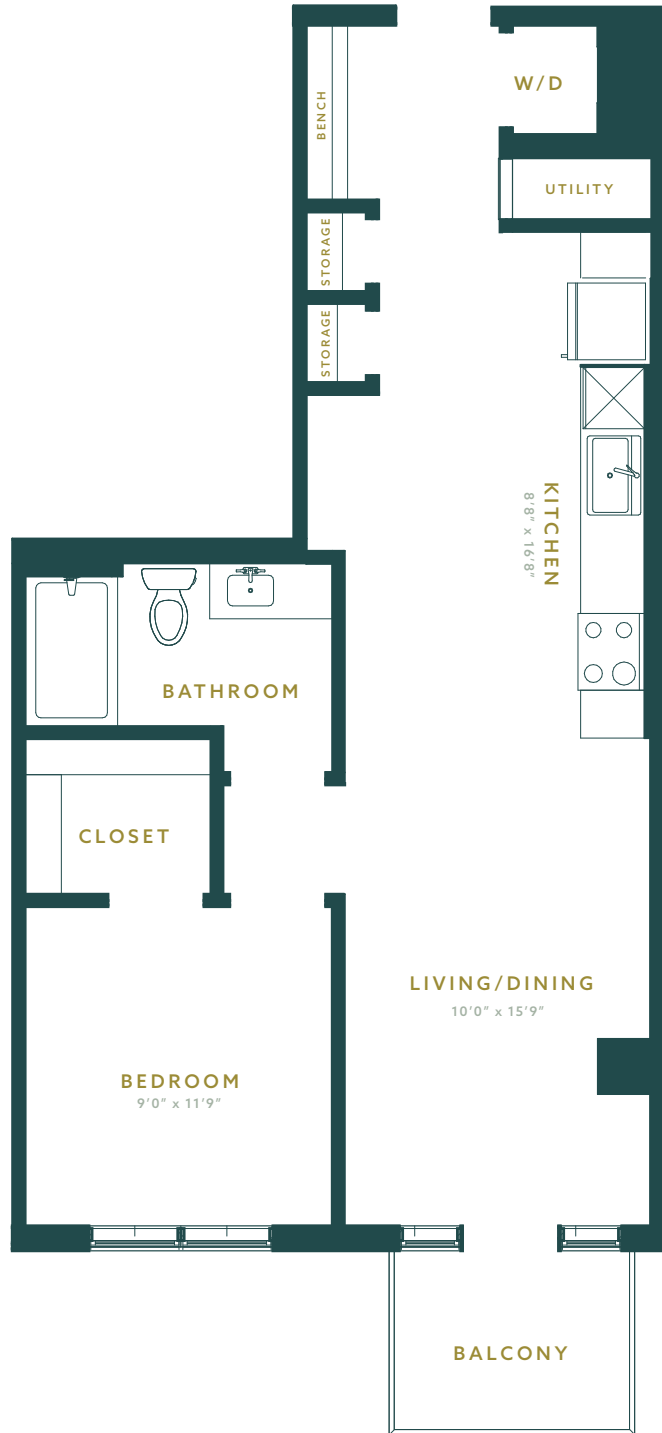

RESIDENCE A3

1 BED | 1 BATH

698 SQ FT

PATTENGRAY.COM

720.894.8898

@PATTENGRAYAPTS

370 W 12TH AVE

DENVER, CO 80204