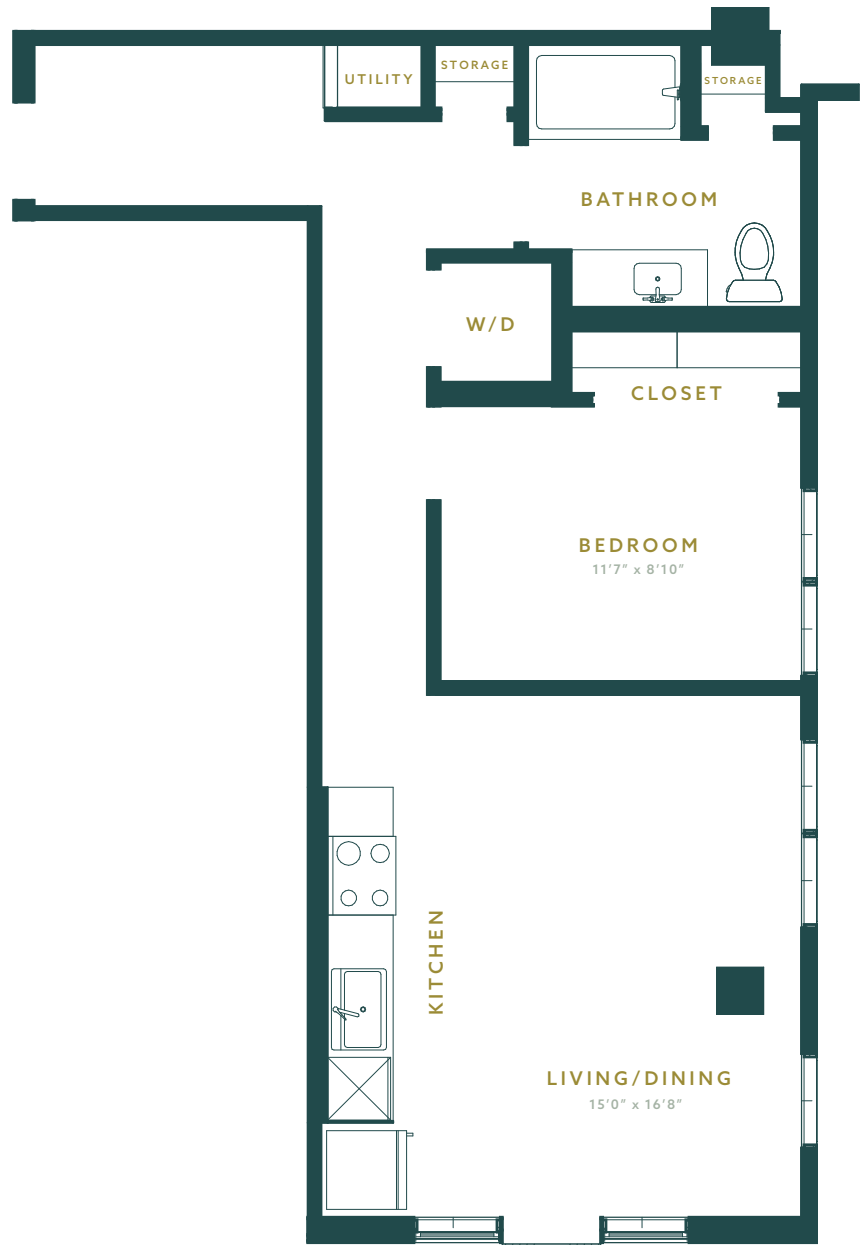

RESIDENCE A1

1 BED | 1 BATH

674 SQ FT

PATTENGRAY.COM

720.894.8898

@PATTENGRAYAPTS

370 W 12TH AVE

DENVER, CO 80204