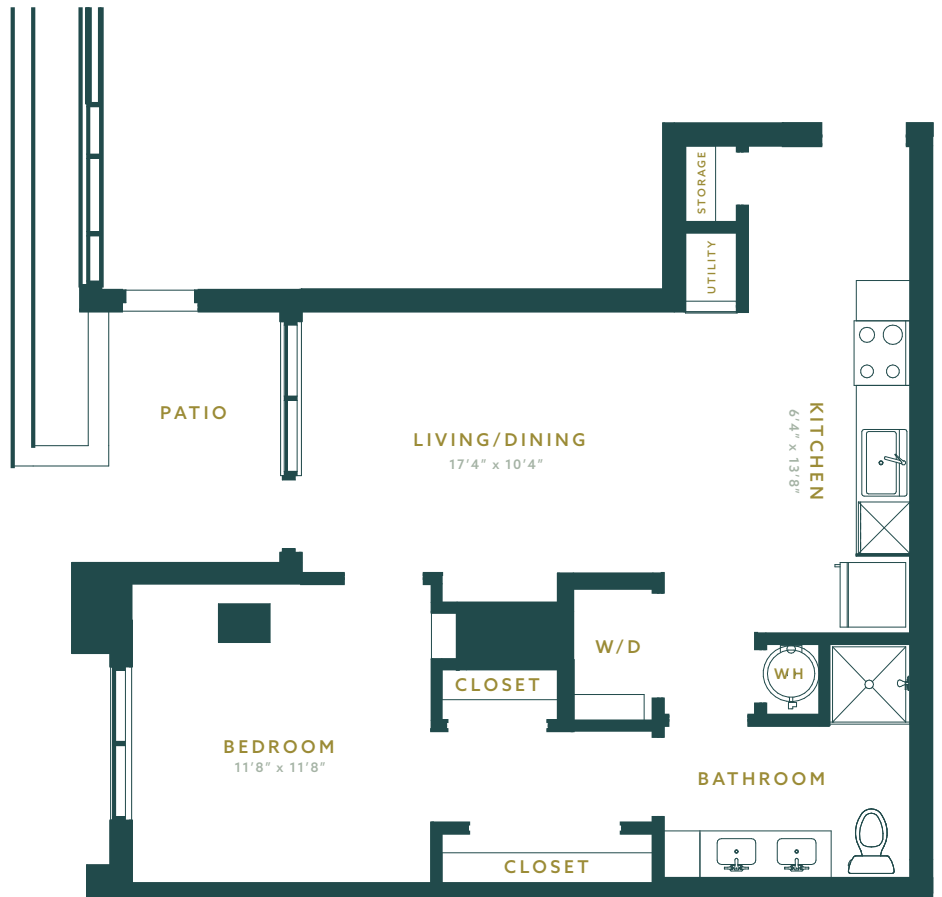

## RESIDENCE 1BD.4

1 BED | 1 BATH

706 SQ FT

PATTENGRAY.COM

720.894.8898

@PATTENGRAYAPTS

370 W 12TH AVE

DENVER, CO 80204