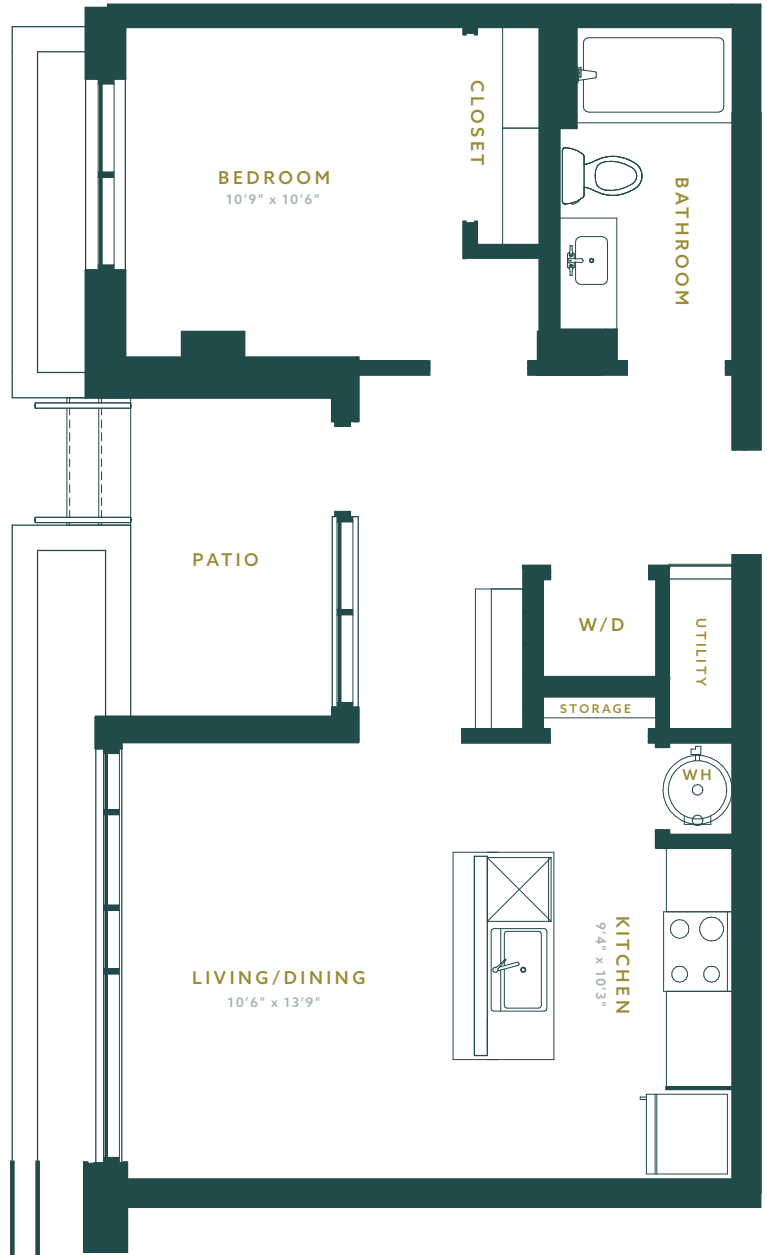

RESIDENCE 1BD.3

1 BED | 1 BATH

665 SQ FT

PATTENGRAY.COM

720.894.8898

@PATTENGRAYAPTS

370 W 12TH AVE

DENVER, CO 80204