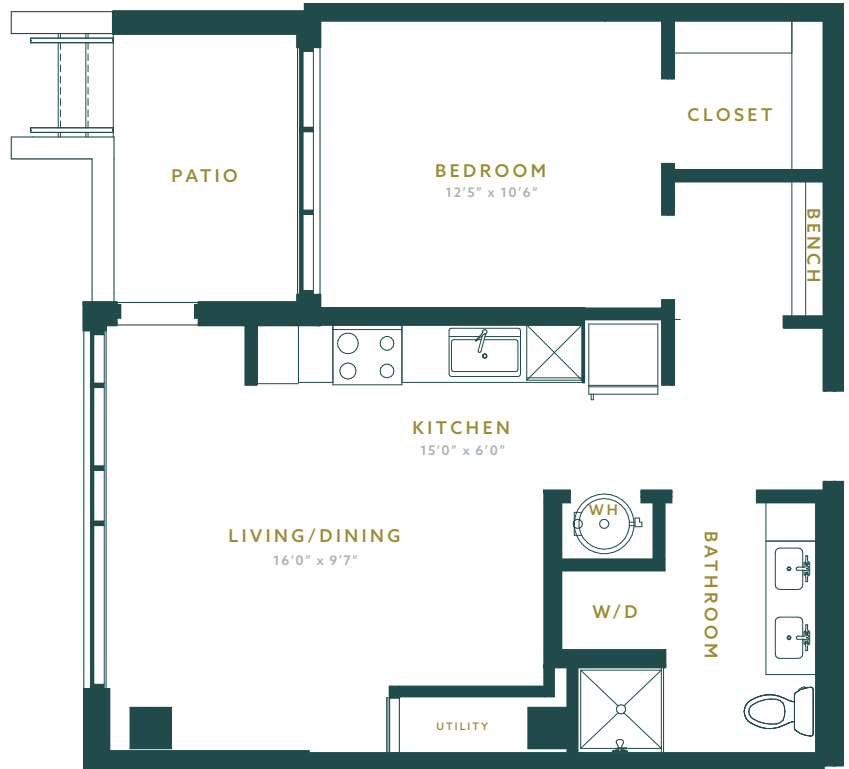

RESIDENCE 1BD.2

1 BED | 1 BATH

655 SQ FT

PATTENGRAY.COM

720.894.8898

@PATTENGRAYAPTS

370 W 12TH AVE

DENVER, CO 80204