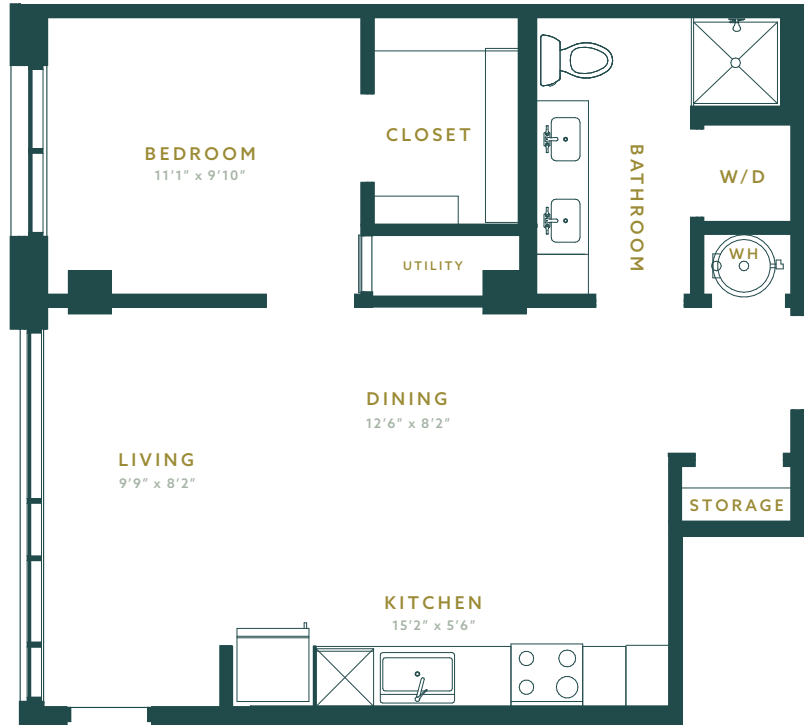

RESIDENCE 1BD.1

1 BED | 1 BATH

642 SQ FT

PATTENGRAY.COM

720.894.8898

@PATTENGRAYAPTS

370 W 12TH AVE

DENVER, CO 80204